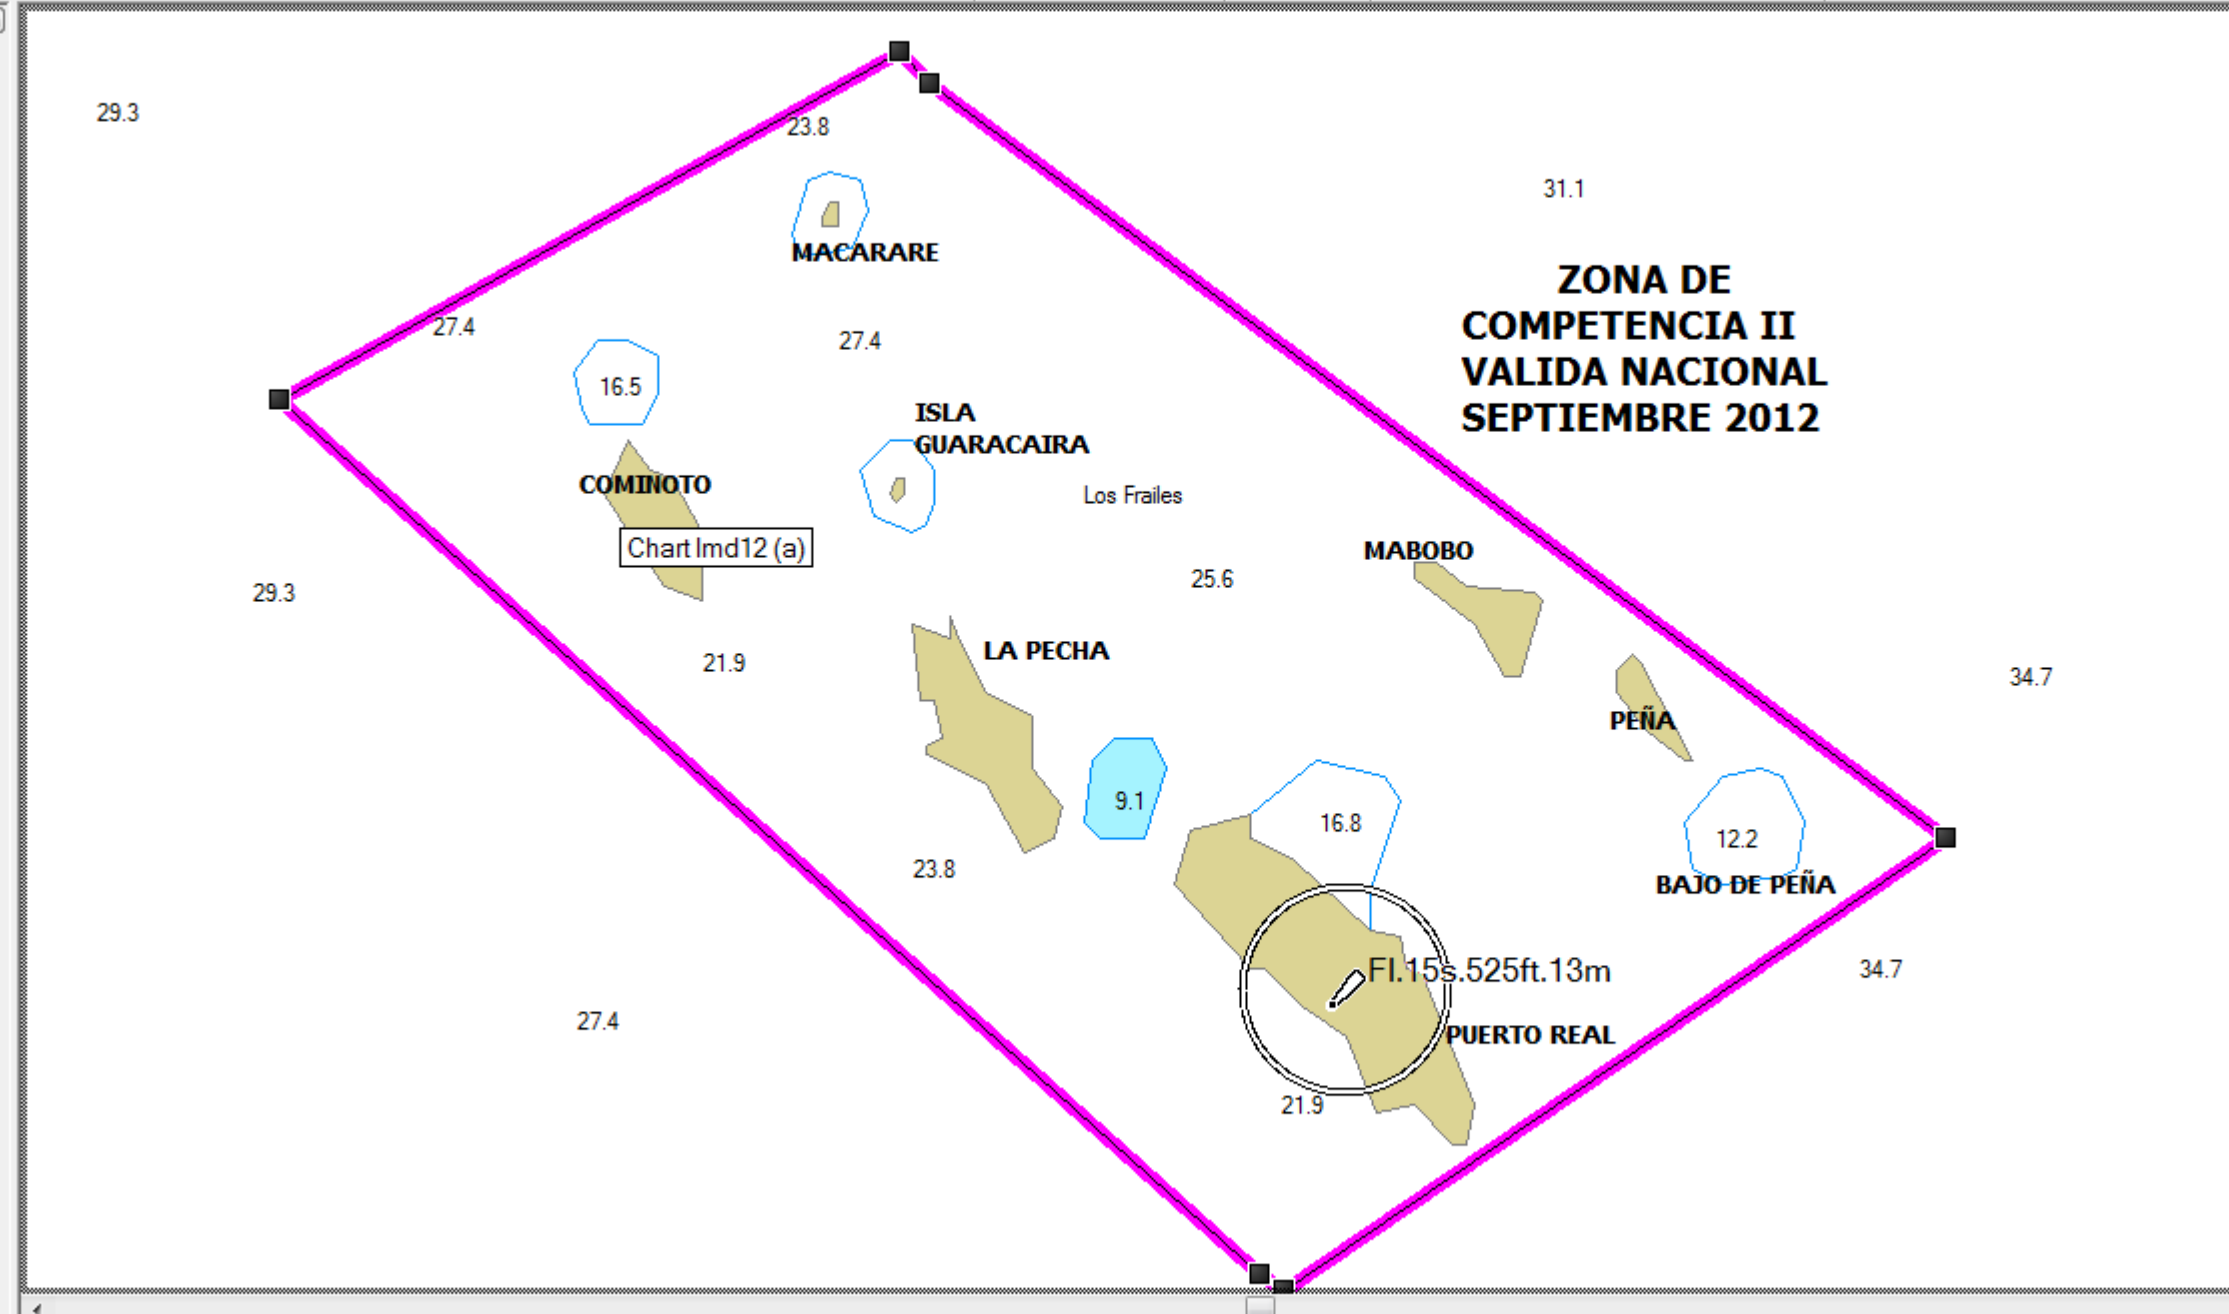

MiniMap

Roca Del-Norte

Puerto Real

1 km  
GPS Map Detail